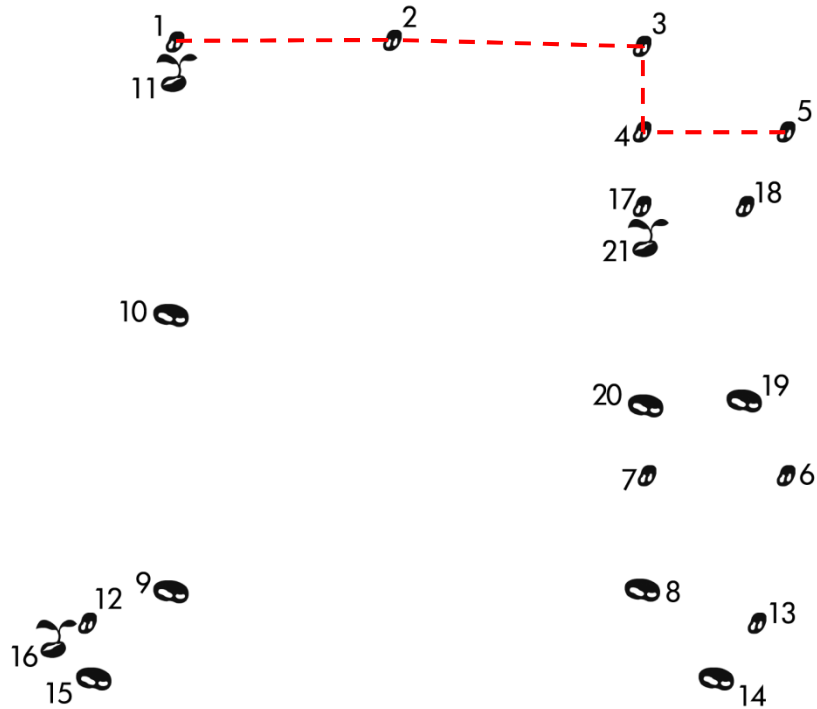

Monkeying Around
Home of the Greatest Dot-to-Dot Books
Rochester, NY

585-256-2660
800-553-4300
www.MonkeyingAround.com

Greatest Dot-to-Dot "Scene" Instructions

Connect each coffee bean(☿) in numerical order and stop at each bean sprout(☿). Skip to the next number and start your line again. Tip: Aim for the middle of each coffee bean or sprout.