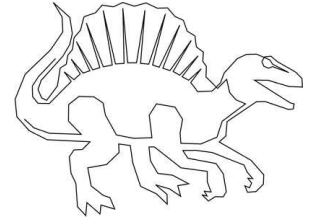

Nutcracker			Magician			Zebra			Spinosaurus		
PG	TYPE	DOTS	PG	TYPE	DOTS	PG	TYPE	DOTS	PG	TYPE	DOTS
36	Symbols	206	37	Sets	339	38	No Dots	307	39	Alpha Dots	207